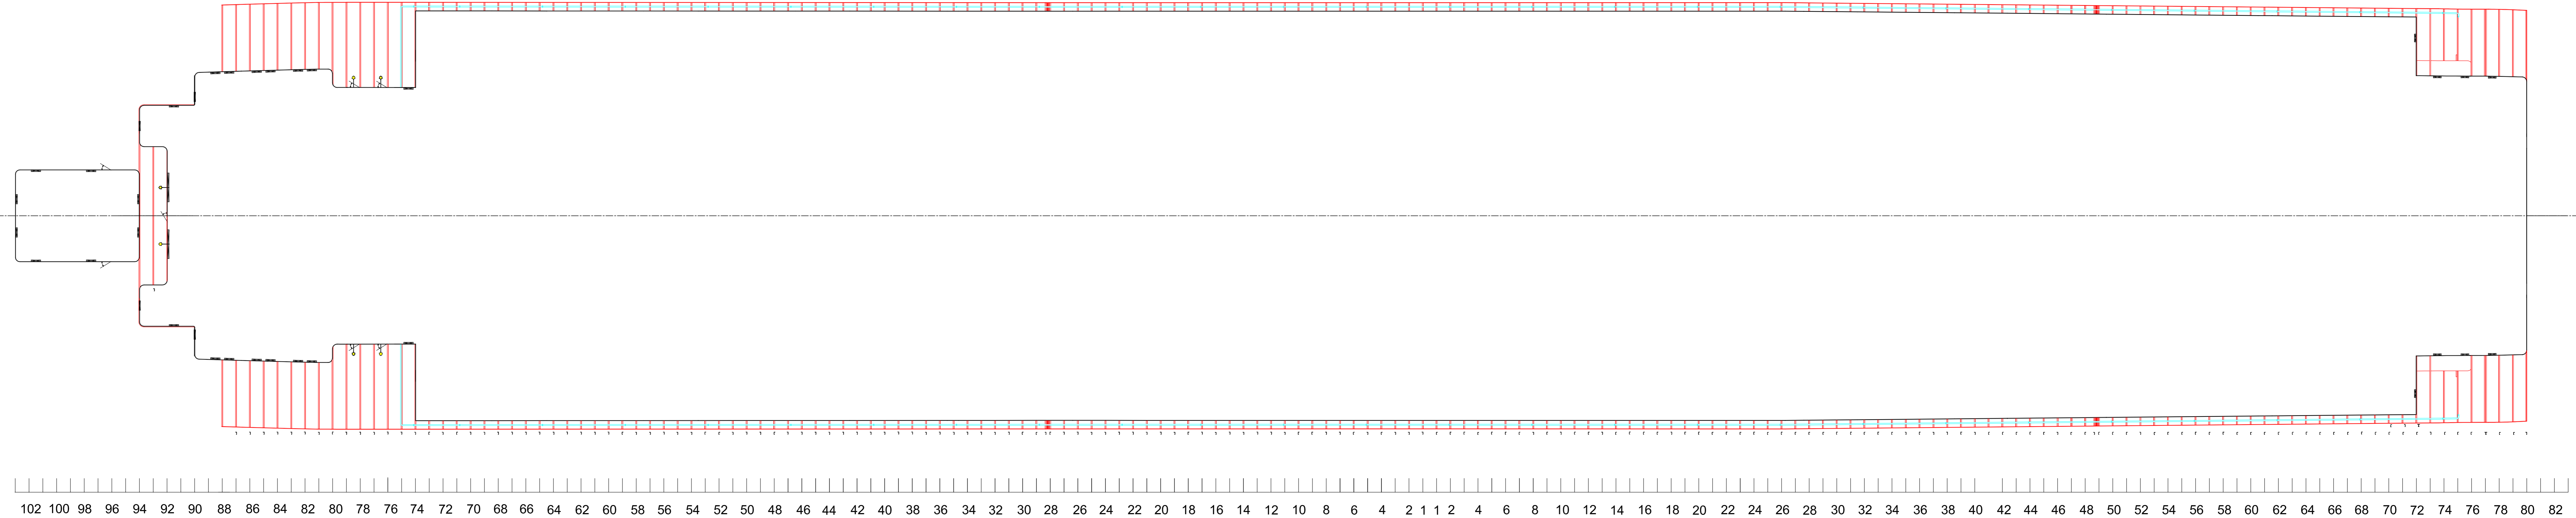

Legend

- Visible Deck Beams █
- Water Pipes █
- Overhead Electric lamps █

Underside of A Deck