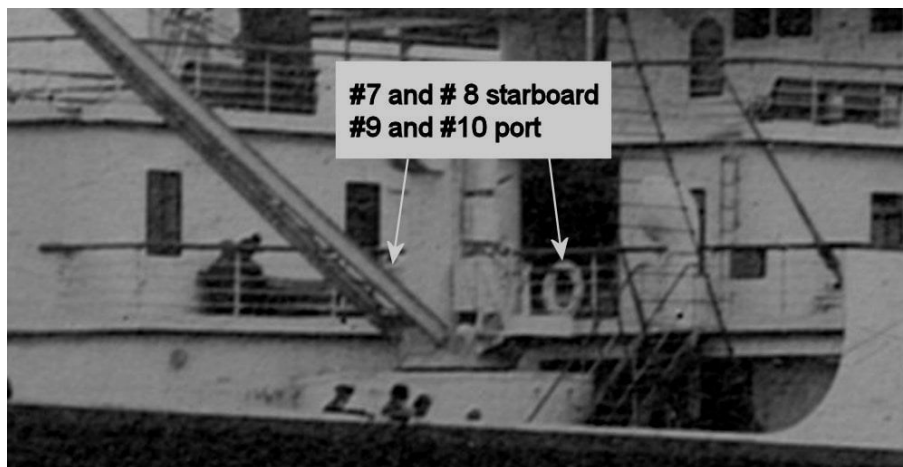

Figure 2

Plan and aft elevation views of *Titanic's* docking bridge

**Area #2 – Forward poop deck port and starboard, outboard. Life rings #5-6**

Figure 3 shows a photo of *Titanic's* forward, starboard poop deck and the starboard life ring indicated. The port life ring was placed in the same position.

Figure 3

*Titanic* photo showing starboard life ring on forward, starboard poop deck

Figure 4 shows the life ring on the starboard, forward poop deck. There is a life ring in the same position on the port side. The life ring is in red.

Figure 4

Life ring on forward, port side of *Titanic's* poop deck

**Area #3. Aft end of B deck on port and starboard sides. Life rings #7-10**

Figure 5 shows the starboard aft end of *Titanic's* B deck.

Figure 5

Aft end of *Titanic's* B deck, starboard side

Figure 6 shows plan and elevation views of *Titanic's* starboard, aft B deck. Life rings are in red. There are two life rings in the same positions on the port side.