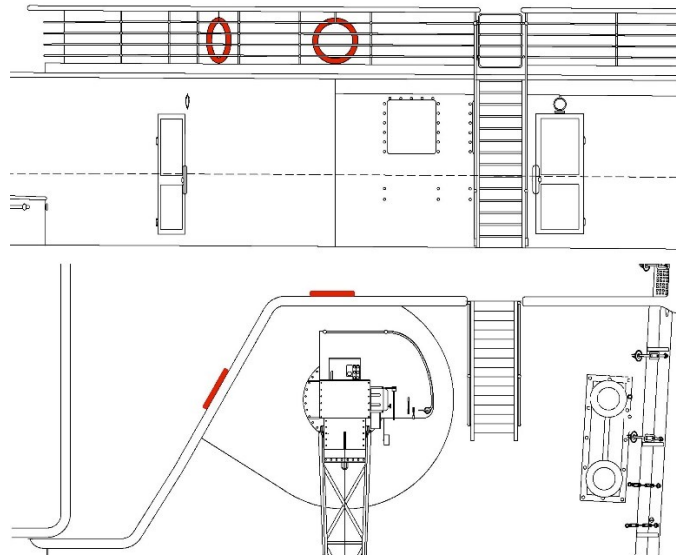

### Area #1 – Docking Bridge. Life rings #1-4

Figure 1 shows a photo of *Titanic's* docking bridge with life rings #1-4.

Figure 1

*Titanic's* docking bridge. Life rings #1-4

Go to next page

Figure 2 shows plan and aft elevation views of *Titanic's* docking bridge. All life rings are mounted on the aft railing of the docking bridge. Life rings are indicated in red.

Aft end of *Titanic's* B deck, starboard side

Figure 6 shows plan and elevation views of *Titanic's* starboard, aft B deck. Life rings are in red. There are two life rings in the same positions on the port side.

Figure 6

Aft, starboard end of *Titanic's* B deck

**Area #4 – Bulwark from wing cabs port and starboard outside the navigating bridge. Life rings #11-12**

Figure 7 shows the starboard bulwark from the wing cab outside early *Olympic's* navigating bridge. There is a life ring in the same position on the starboard side.

Figure 7

Life ring on bulwark from *Olympic's* starboard wing cab

Figure 8 shows a plan view of the life ring on the starboard bulwark from the wing cab on *Titanic*. Life ring is in red.

Figure 8

Plan view of life ring on *Titanic's* starboard from wing cab