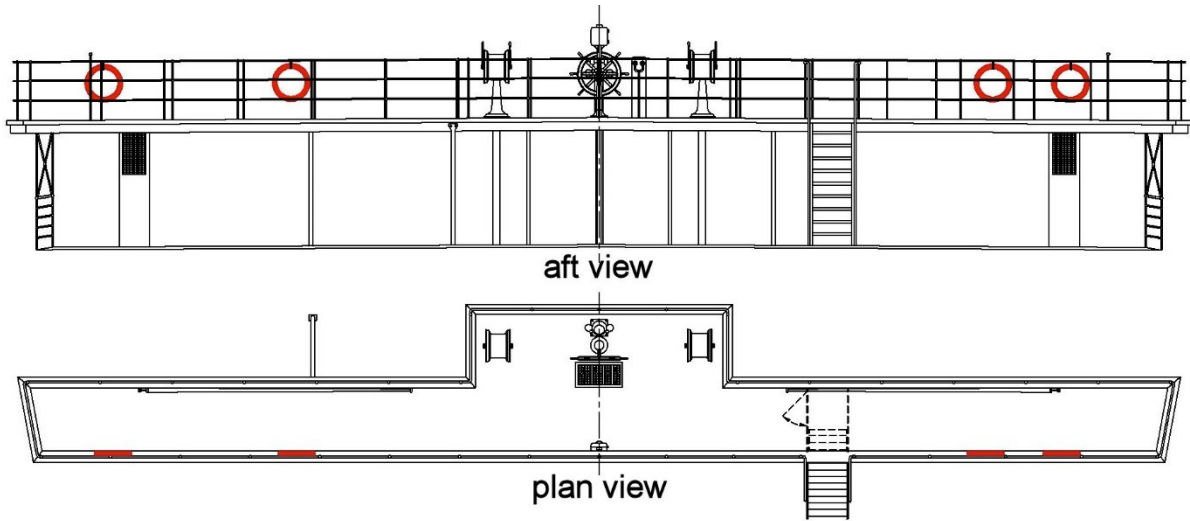

## Introduction

This article will identify all life rings visible on *Titanic's* weather decks. As much as is possible, *Titanic* photos will be used. In one isolated case near the bridge, an early *Olympic* photo will be used. It has been found that pre-disaster *Titanic* and *Olympic* had life rings in the identical positions. All life rings on the starboard side of the ship are mirrored on the port side of the ship with the exception of the docking bridge. There are an equal number of life rings on both sides of the docking bridge but their locations are different due to the presence of the ladder to the docking bridge on its starboard side.

### Area #1 – Docking Bridge. Life rings #1-4

Figure 1 shows a photo of *Titanic's* docking bridge with life rings #1-4.

Figure 1

*Titanic's* docking bridge. Life rings #1-4

Go to next page

Figure 2 shows plan and aft elevation views of *Titanic's* docking bridge. All life rings are mounted on the aft railing of the docking bridge. Life rings are indicated in red.

Figure 2

Plan and aft elevation views of *Titanic's* docking bridge

**Area #2 – Forward poop deck port and starboard, outboard. Life rings #5-6**

Figure 3 shows a photo of *Titanic's* forward, starboard poop deck and the starboard life ring indicated. The port life ring was placed in the same position.

Figure 3

*Titanic* photo showing starboard life ring on forward, starboard poop deck

Figure 4 shows the life ring on the starboard, forward poop deck. There is a life ring in the same position on the port side. The life ring is in red.