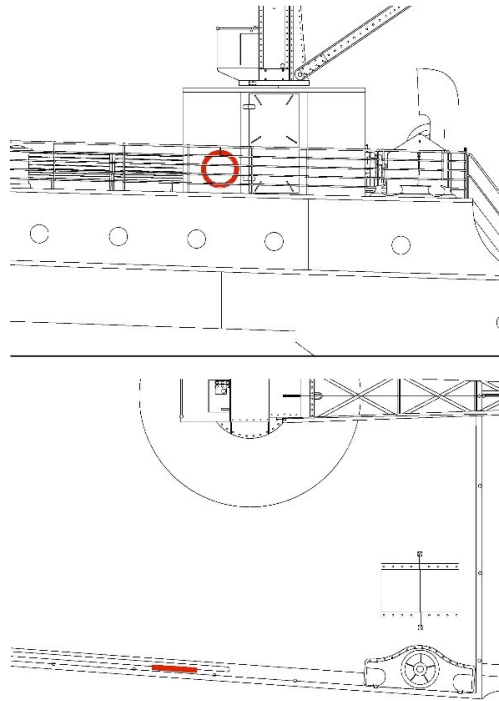

### Area #1 – Docking Bridge. Life rings #1-4

Figure 1 shows a photo of *Titanic's* docking bridge with life rings #1-4.

Figure 1

*Titanic's* docking bridge. Life rings #1-4

Go to next page

Figure 2 shows plan and aft elevation views of *Titanic's* docking bridge. All life rings are mounted on the aft railing of the docking bridge. Life rings are indicated in red.

Figure 2

Plan and aft elevation views of *Titanic's* docking bridge

**Area #2 – Forward poop deck port and starboard, outboard. Life rings #5-6**

Figure 3 shows a photo of *Titanic's* forward, starboard poop deck and the starboard life ring indicated. The port life ring was placed in the same position.

Figure 3

*Titanic* photo showing starboard life ring on forward, starboard poop deck

Figure 4 shows the life ring on the starboard, forward poop deck. There is a life ring in the same position on the port side. The life ring is in red.

Aft end of *Titanic's* B deck, starboard side

Figure 6 shows plan and elevation views of *Titanic's* starboard, aft B deck. Life rings are in red. There are two life rings in the same positions on the port side.