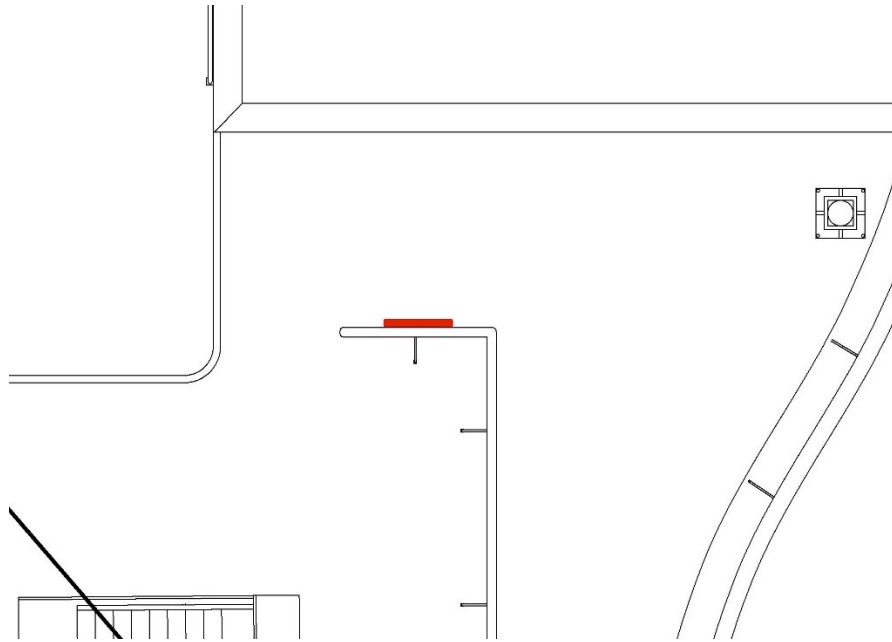

Aft end of *Titanic's* B deck, starboard side

Figure 6 shows plan and elevation views of *Titanic's* starboard, aft B deck. Life rings are in red. There are two life rings in the same positions on the port side.

Figure 6

Aft, starboard end of *Titanic's* B deck

**Area #4 – Bulwark from wing cabs port and starboard outside the navigating bridge. Life rings #11-12**

Figure 7 shows the starboard bulwark from the wing cab outside early *Olympic's* navigating bridge. There is a life ring in the same position on the starboard side.

Figure 7

Life ring on bulwark from *Olympic's* starboard wing cab

Figure 8 shows a plan view of the life ring on the starboard bulwark from the wing cab on *Titanic*. Life ring is in red.

Figure 8

Plan view of life ring on *Titanic's* starboard from wing cab

## Conclusion

This article has demonstrated the locations of life rings visible on *Titanic's* weather decks. The locations are:

Docking bridge: Life rings #1-4

Forward poop deck: Life rings #5-6

Aft end of B deck: Life rings #7-10